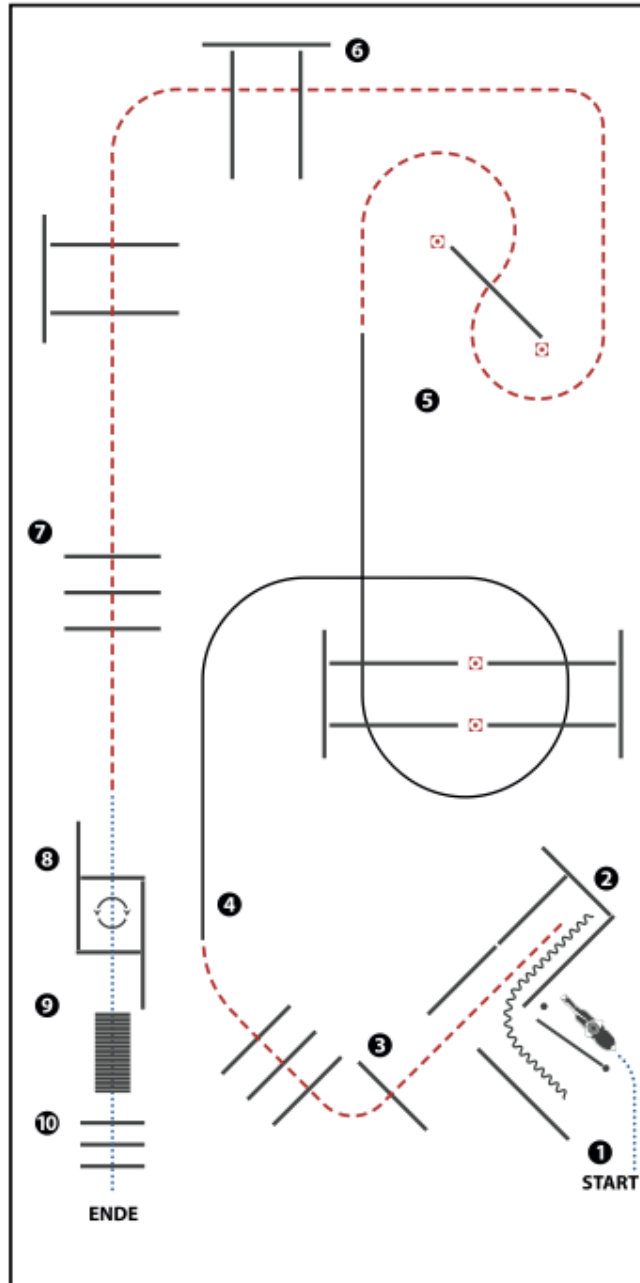

LK 1/2jun Trail
LK 1-3 B Trail

(Erhöhungen optional)

1) GATE LH
2) BACK UP, JOG OUT
3) JOG OVER
4) LOPE OVER (RL)
5) JOG OVER
6) JOG OVER
7) JOG OVER
8) WALK INTO BOX, 360° TURN EITHER WAY (LEFT OR RIGHT), WALK OUT
9) BRIDGE
10) WALK OVER