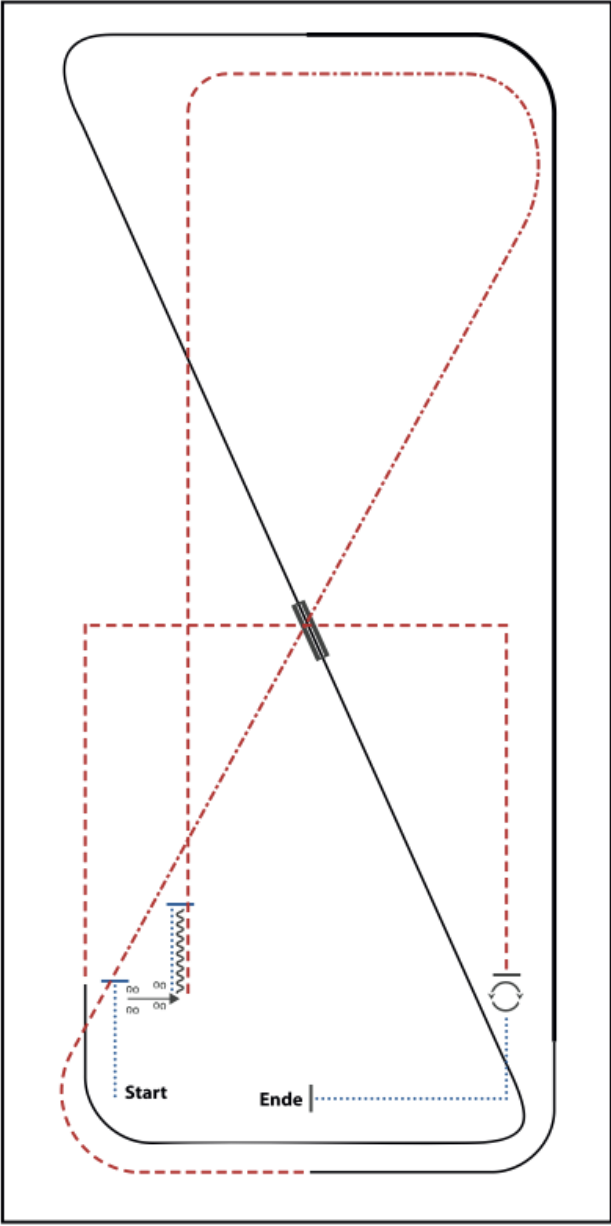

Q-LK 1/2jun Ranch Riding

1) WALK, STOP
2) SIDEPASS RIGHT
3) WALK, STOP, BACK UP
4) TROT
5) EXTENDED TROT, TROT
6) LOPE (LL)
7) EXTENDED LOPE (LL), LOPE (LL)
8) CHANGE LEADS (SIMPLE OR FLYING)
9) LOPE (RL)
10) TROT CORNERS
11) STOP, 360° TURN (LEFT OR RIGHT)
12) WALK, STOP

WALK (SCHRITT)	.....
EXTENDED WALK	.....
JOG/TROT (TRAB)	.....
EXTENDED TROT	.....
LOPE (GALOPP)	.....
EXTENDED LOPE	.....
BACK UP (RÜCKWÄRTS)	.....
LEAD CHANGE (GALOPPWECHSEL)	.....
TURN (DREHUNG)	.....