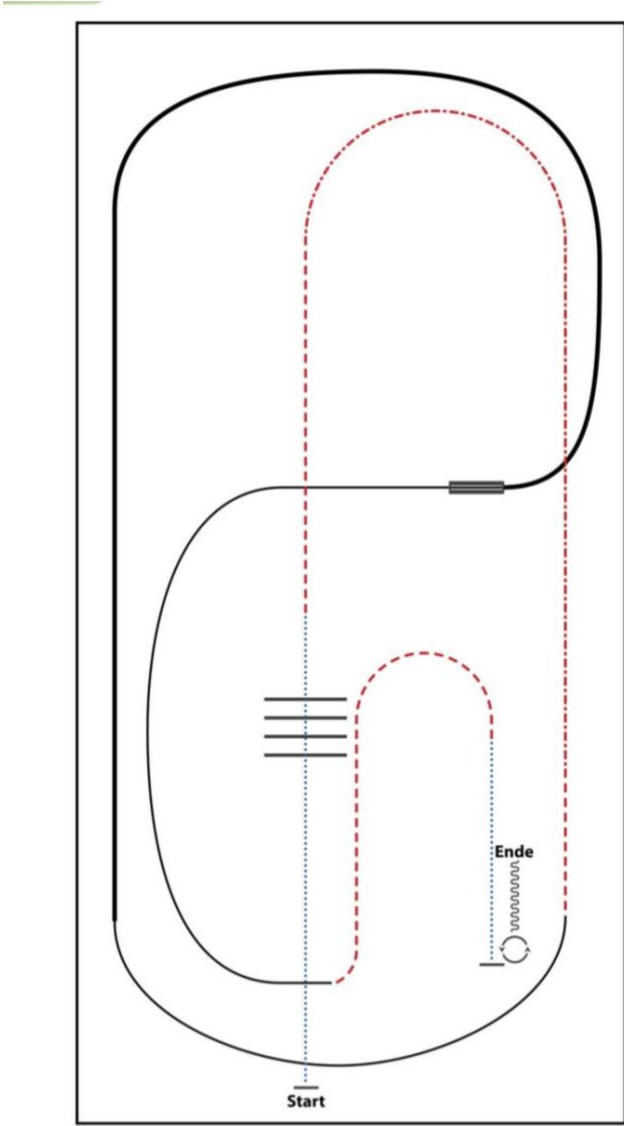

LK 3A Ranch Riding
LK 3 B Ranch Riding

1) WALK OVER
2) TROT
3) EXTENDED TROT, TROT
4) LOPE (RL)
5) EXTENDED LOPE (RL)
6) CHANGE LEADS (SIMPLE OR FLYING)
7) LOPE (LL)
8) TROT
9) WALK
10) STOP, TURNS 360° (EACH DIRECTION)
11) BACK UP

WALK (SCHRITT)	.....
EXTENDED WALK	-----
JOG/TROT (TRAB)	-----
EXTENDED TROT	-----
LOPE (GALOPP)	-----
EXTENDED LOPE	-----
BACK UP (RÜCKWÄRTS)	~~~~~
LEAD CHANGE (GALOPPWECHSEL)	=====
TURN (DREHUNG)	⊙