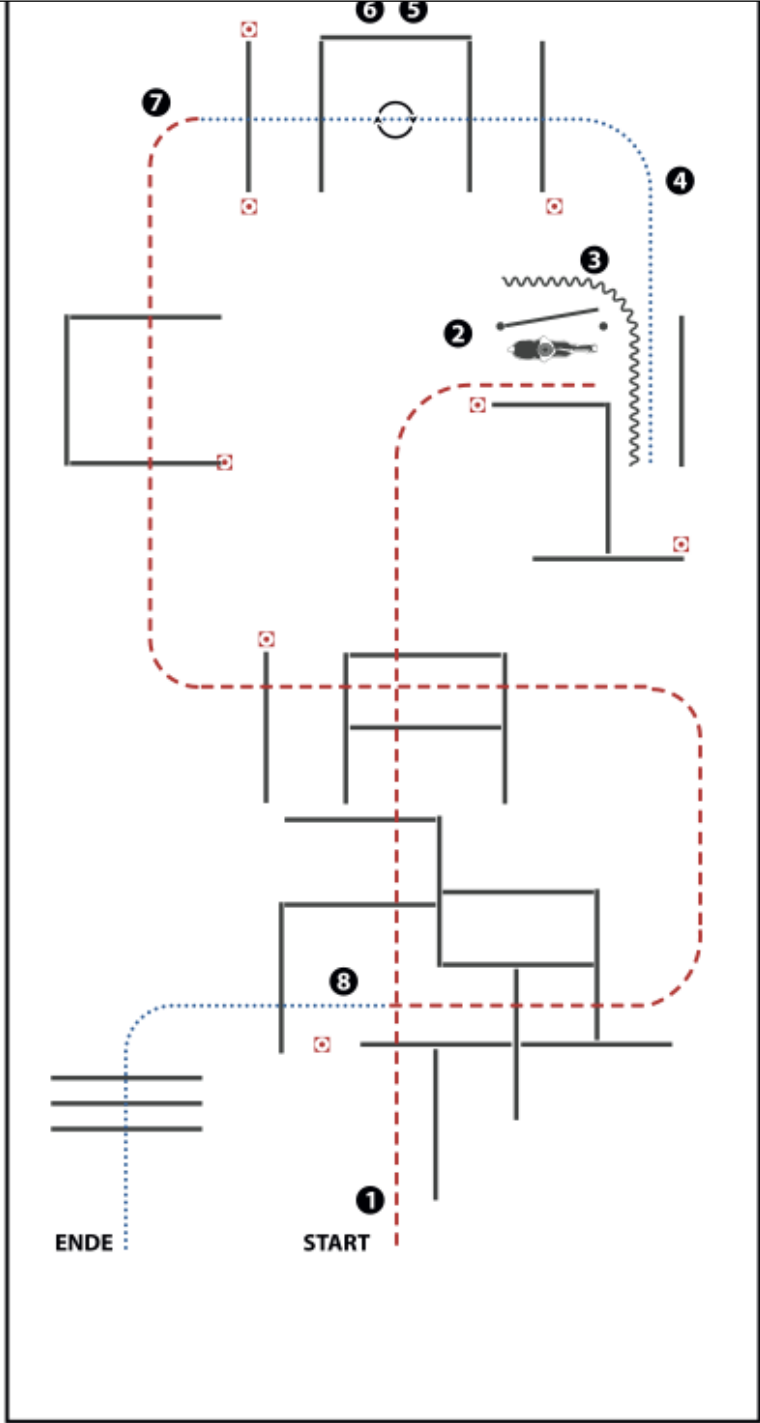

WT TH

(Tor optional)

1) JOG OVER (Trabstangen)
2) GATE (Tor)
3) BACK UP, WALK OUT (Rückwärts, im Schritt aus der Gasse)
4) WALK OVER INTO BOX (Schrittstangen, im Schritt in die Box)
5) 360° TURN RIGHT (360° Wendung rechts)
6) WALK OVER (Schrittstangen)
7) JOG OVER (Trabstangen)
8) WALK OVER (Schrittstangen)

WALK (SCHRI TT)	.....
EXTENDED WALK	.....
JOG/TROT (TRAB)	-----
EXTENDED TROT	-----
LOPE (GALOPP)	=====
EXTENDED LOPE	=====
BACK UP (RÜCKWÄRTS)	~~~~~
LEAD CHANGE (GALOPPWECHSEL)	=====
TURN (DREHUNG)	⊙

ERSTE RICHTUNG
ZWEITE RICHTUNG
DREHUNG