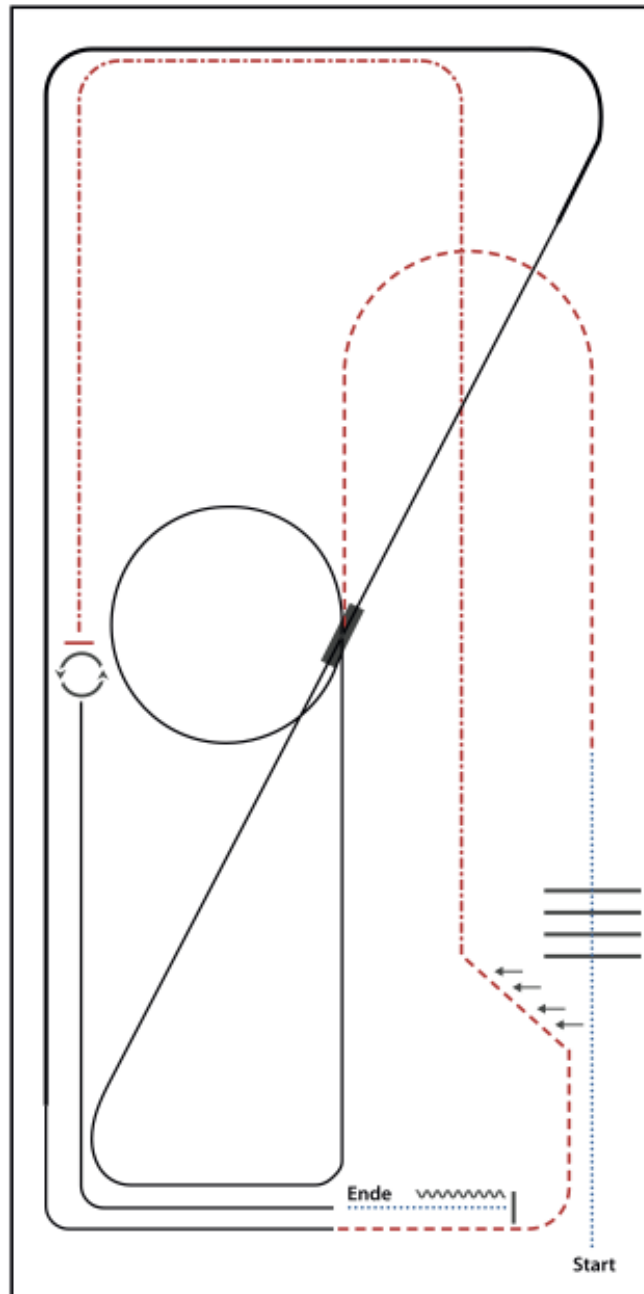

Q-LK 1/2sen Ranch Riding
Q- LK 1/2B Ranch Riding

1) WALK
2) WALK OVER
3) TROT
4) LOPE (RL) SMALL CIRCLE, LOPE (RL)
5) CHANGE LEADS (SIMPLE OR FLYING)
6) LOPE (LL)
7) EXTENDED LOPE (LL), LOPE (LL)
8) TROT, TROT TWO TRACK LEFT
9) EXTENDED TROT
10) STOP, 360° TURNS (EACH DIRECTION)
11) LOPE (LL)
12) WALK, STOP, BACK UP

WALK (SCHRITT)	.....
EXTENDED WALK	.....
JOG/TROT (TRAB)	.....
EXTENDED TROT	.....
LOPE (GALOPP)	.....
EXTENDED LOPE	.....
BACK UP (RÜCKWÄRTS)	.....
LEAD CHANGE (GALOPPWECHSEL)	.....
TURN (DREHUNG)	.....