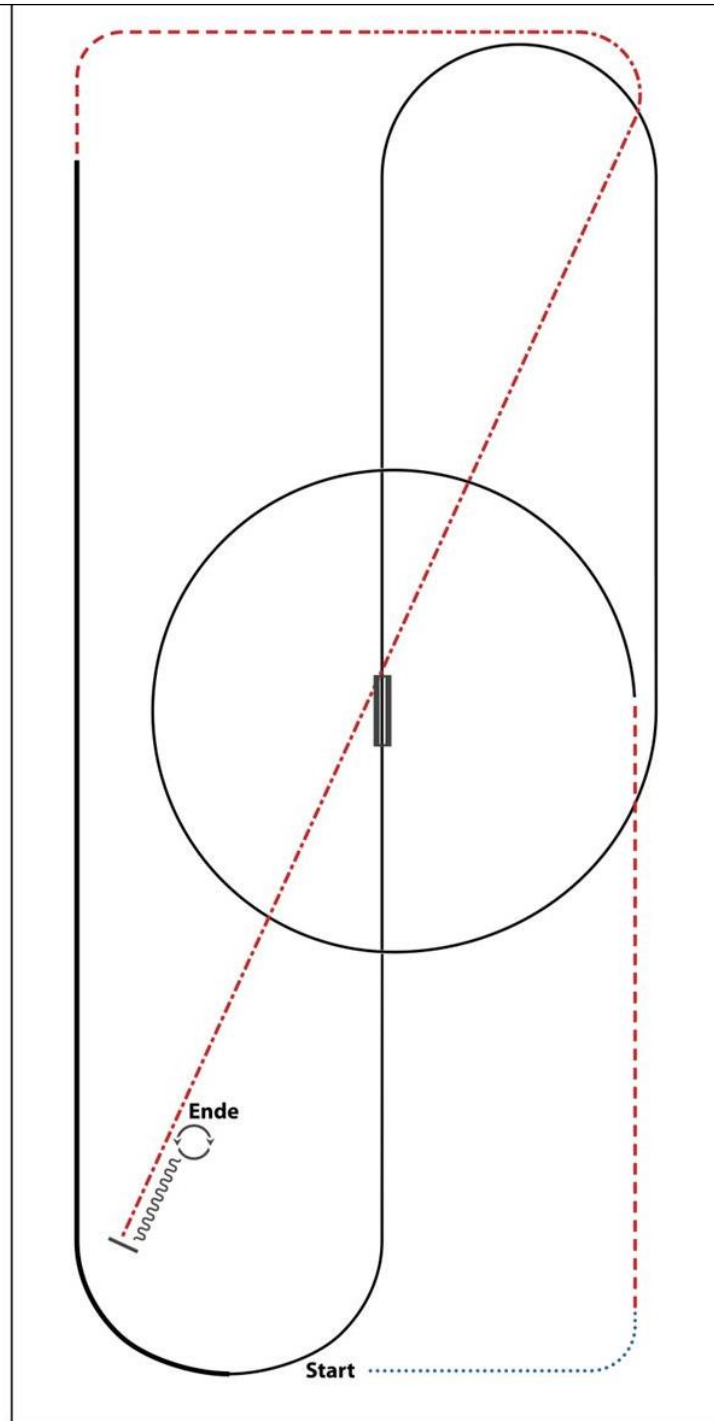

LK 3 A Ranch Riding
LK 3 B Ranch Riding

1) WALK
2) TROT
3) LOPE (LL) CIRCLE
4) CHANGE LEADS (SIMPLE OR FLYING)
5) LOPE (RL)
6) EXTENDED LOPE (RL)
7) TROT
8) EXTENDED TROT
9) STOP, BACK UP
10) 360° TURNS (EACH DIRECTION)

WALK (SCHRITT)	.....
EXTENDED WALK	.....
JOG/TROT (TRAB)	.....
EXTENDED TROT	.....
LOPE (GALOPP)	.....
EXTENDED LOPE	.....
BACK UP (RÜCKWÄRTS)	~~~~~
LEAD CHANGE (GALOPPWECHSEL)	====
TURN (DREHUNG)	⤵

ERSTE WESTERREITER UNION PEISERDORF/STYRIEN/WESTERWEN