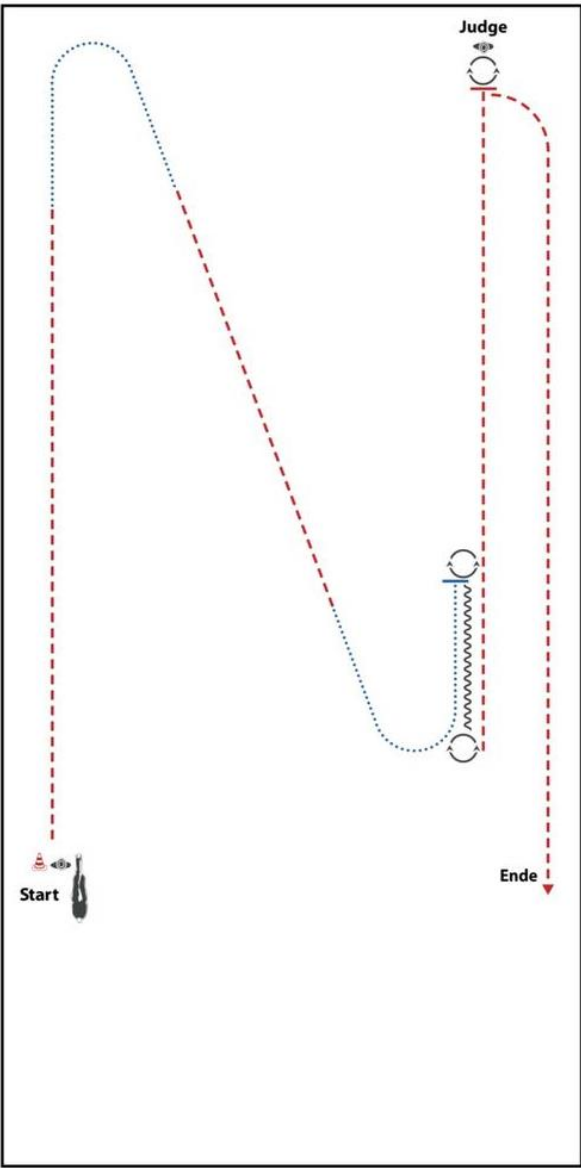

- A** Marker
- Walk
 - Trot
 - ext. Trot
 - ←→←→←→←→←→ Back up

LK 1A SSH
 LK 2A SSH
 LK 1-3 B SSH

BE READY WITH THE HORSES HIP ALIGNED WITH THE MARKER

- 1) BACK UP
- 2) TURN 135°
- 3) TROT, STOP
- 4) TURN 405°
- 5) WALK, STOP
- 6) SET UP
- 7) INSPECTION
- 8) TURN 90°, TROT, EXTENDED TROT, TROT TROT OUT

WALK (SCHRITT)
EXTENDED WALK
JOG/TROT (TRAB)	-----
EXTENDED TROT	-----
LOPE (GALOPP)	=====
EXTENDED LOPE	=====
BACK UP (RÜCKWÄRTS)	~~~~~
LEAD CHANGE (GALOPPWECHSEL)	=====
TURN (DREHUNG)	○

Q - LK 1/2A/B SSH