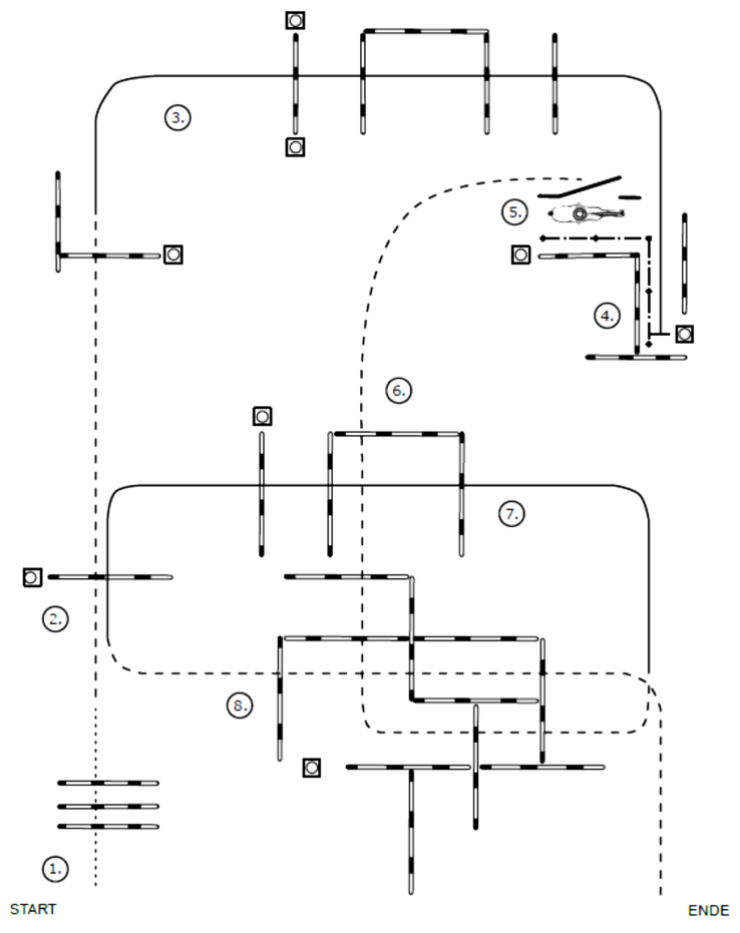

LK 1/2A & LK 1-3 B

- (1) Walk over
- (2) Jog over
- (3) Lope over (Rechtsgalopp), Lop in, Stop
- (4) Back up
- (5) Tor
- (6) Jog over
- (7) Loge over (Linksgalopp)
- (8) Jog over