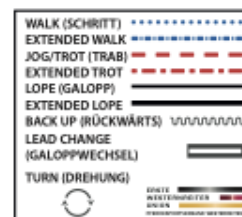

WALK (SCHRITT)
EXTENDED WALK
JOG/TROT (TRAB)
EXTENDED TROT
LOPE (GALOPP)
EXTENDED LOPE
BACK UP (RÜCKWÄRTS)	~~~~~
LEAD CHANGE (GALOPPWECHSEL)
TURN (DREHUNG)

LK 1/2jun Trail
LK 1-3 B Trail

(Erhöhungen optional)

- 1) GATE LH
- 2) BACK UP, JOG OUT
- 3) JOG OVER
- 4) LOPE OVER (RL)
- 5) JOG OVER
- 6) JOG OVER
- 7) JOG OVER
- 8) WALK INTO BOX, 360° TURN EITHER WAY (LEFT OR RIGHT), WALK OUT
- 9) BRIDGE
- 10) WALK OVER

LK 3 A Trail
Greenhorse Trail

(Erhöhungen optional)

- 1) WALK, GATE
- 2) BACK UP, JOG OUT
- 3) JOG OVER
- 4) LOPE OVER (RL)
- 5) JOG THRU MARKER
- 6) WALK, SIDEPASS LEFT
- 7) JOG OVER
- 8) WALK INTO BOX, 360° TURN EITHER WAY (LEFT OR RIGHT), WALK OUT
- 9) BRIDGE
- 10) WALK OVER