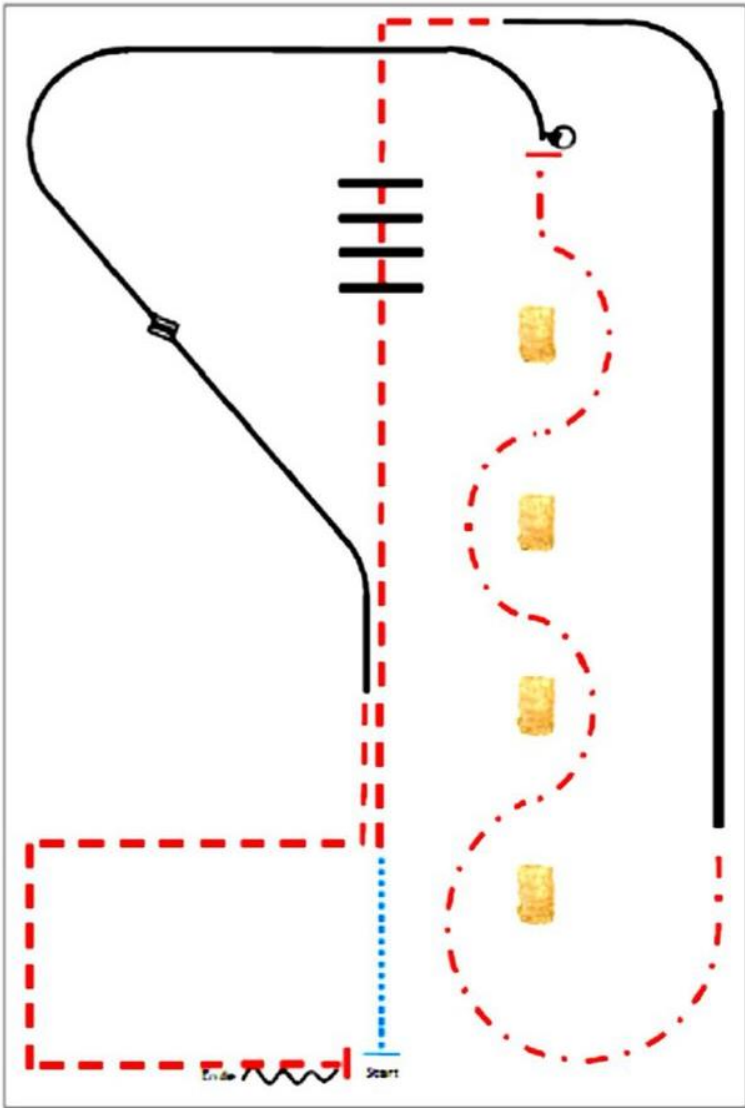

LK 3 A Trail
Greenhorse Trail

(Erhöhungen optional)

- 1) WALK, GATE
- 2) BACK UP, JOG OUT
- 3) JOG OVER
- 4) LOPE OVER (RL)
- 5) JOG THRU MARKER
- 6) WALK, SIDEPASS LEFT
- 7) JOG OVER
- 8) WALK INTO BOX, 360° TURN EITHER WAY (LEFT OR RIGHT), WALK OUT
- 9) BRIDGE
- 10) WALK OVER

MIB

Fake Tails

Diana Bürgel – Literarische Übersetzerin

OBERMÜLLER
PERFORMANCE HORSES

LK 1/2A Ranch Riding
LK 1/2B Ranch Riding

- (1) Walk
- (2) Trot
- (3) Trot over
- (4) Rechtsgalopp, Extendes Lope
- (5) Extended Trot Slalom
- (6) Stop, 360° Turn (beide Richtungen)
- (7) Linksgalopp
- (8) Galoppwechsel (fliegend oder einfach)
- (9) Rechtsgalopp
- (10) Trot corners
- (11) Stop, Back up

	Back
	Lope
	Ext. Lope
	Trot
	Ext. Trot
	Walk
	Lead change
	Flying/sample

LK 3 A Ranch Riding
LK 3 B Ranch Riding

- 1) WALK
- 2) TROT
- 3) LOPE (LL) CIRCLE
- 4) CHANGE LEADS (SIMPLE OR FLYING)
- 5) LOPE (RL)
- 6) EXTENDED LOPE (RL)
- 7) TROT
- 8) EXTENDED TROT
- 9) STOP, BACK UP
- 10) 360° TURNS (EACH DIRECTION)