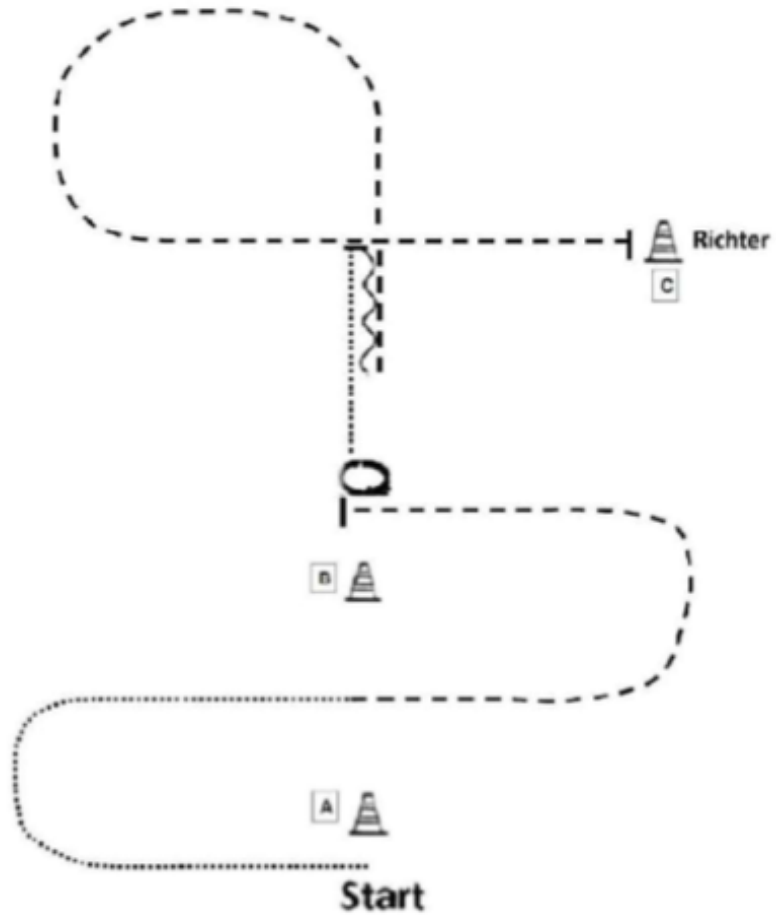

SAVE THE DATE

AMERICANA®

3.-7. September 2025
MESSE FRIEDRICHSHAFEN

GREAT HORSES ★ GREAT RIDERS ★ GREAT FUN

www.americana.de

Showmanship at Halter
LK 4/5 A/B #3

Aufstellung bei A

1. Walk serpentine.
2. Trot serpentine.
3. Stop, turn 90° right.
4. Trot.
5. Walk straight line, stop.
6. Set up for inspection.
7. Back straight line.
8. Turn 90° right.

Walk and leave the arena.

	Back
	Lepe
	Jog
	Ext. Jog
	Walk

© Constance Waber, 2019

Showmanship at Halter

LK 1-3 B & LK 3 A

Aufstellung bei A

1. Walk.
2. Trot, stop.
3. Turn 45° right.
4. Walk.
5. Stop, back straight line.
6. Trot, stop.
7. Set up for inspection.