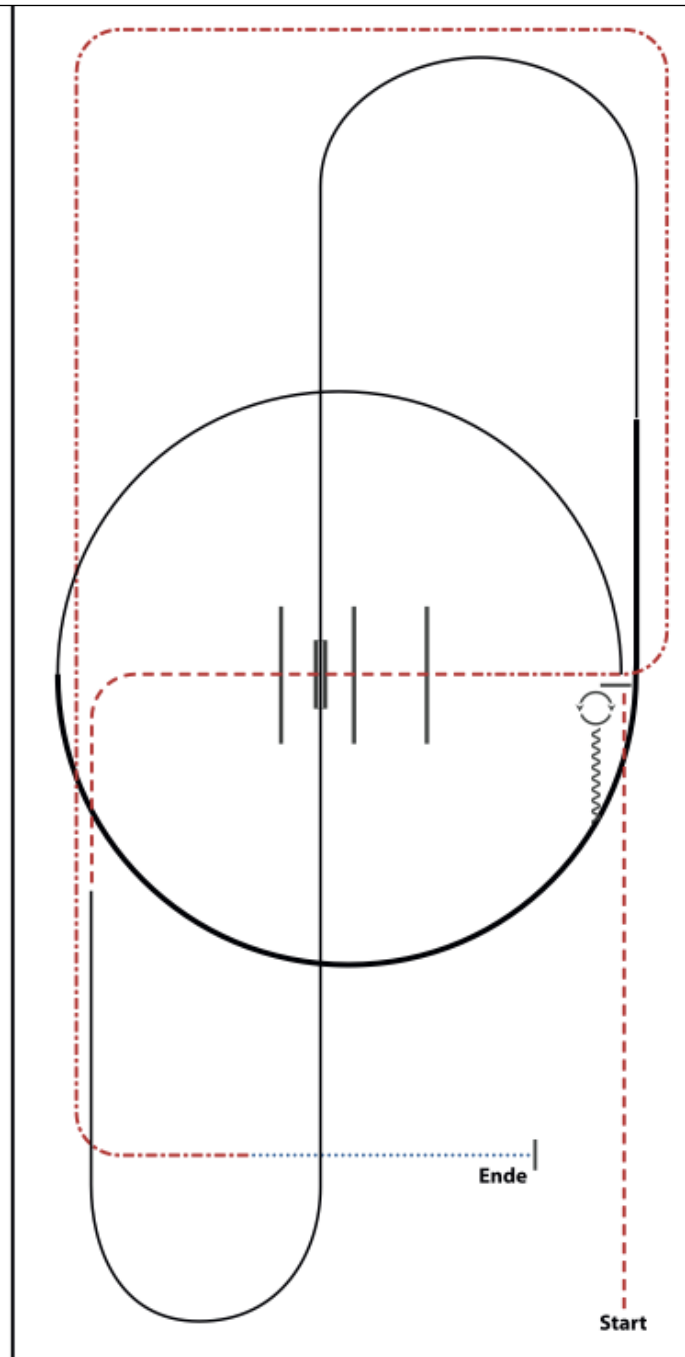

LK 1/2jun Ranch Riding

1) TROT
2) STOP, 180° TURNS EACH DIRECTION
3) BACK UP
4) LOPE (LL)
5) EXTENDED LOPE (LL), LOPE (LL)
6) CHANGE LEADS (SIMPLE OR FLYING)
7) LOPE (RL)
8) TROT, TROT OVER
9) EXTENDED TROT
10) WALK, STOP

WALK (SCHRITT)	.....
EXTENDED WALK	.....
JOG/TROT (TRAB)	.....
EXTENDED TROT	.....
LOPE (GALOPP)	=====
EXTENDED LOPE	=====
BACK UP (RÜCKWÄRTS)	~~~~~
LEAD CHANGE (GALOPPWECHSEL)	=====
TURN (DREHUNG)	⊙
GERATE	=====
WÄRTENWÄNDEN	=====
UNION	=====
PROTEKTOR	=====