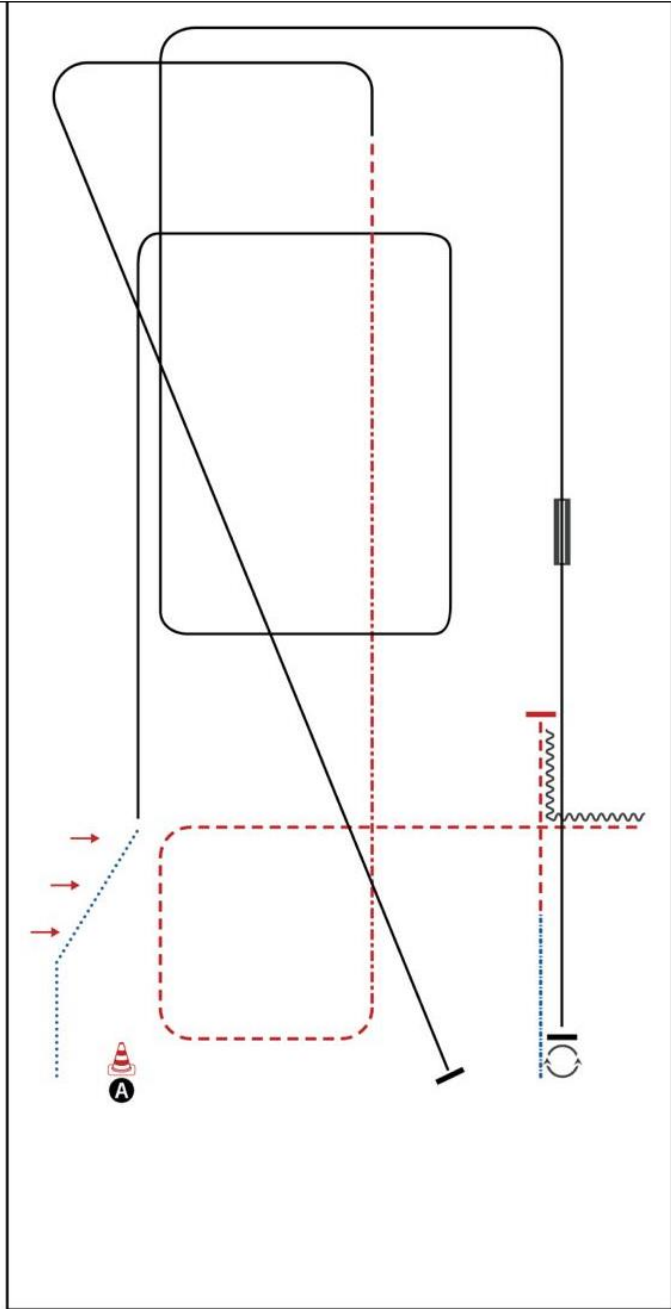

Q – LK 1/2A WHS
Q- LK 1/2B WHS

BE READY AT MARKER A

1) WALK, TWO TRACK RIGHT
2) LOPE (RL)
3) CHANGE LEADS (SIMPLE OR FLYING)
4) LOPE (LL), STOP
5) TURN 540° (LEFT OR RIGHT)
6) EXTENDED WALK, JOG
7) STOP, BACK UP
8) JOG
9) EXTENDED JOG, JOG
10) LOPE (LL), STOP
  WALK OUT

WALK (SCHRIFFT)	.....
EXTENDED WALK	.....
JOG/TROT (TRAB)	-----
EXTENDED TROT	-----
LOPE (GALOPP)	=====
EXTENDED LOPE	=====
BACK UP (RÜCKWÄRTS)	~~~~~
LEAD CHANGE (GALOPPWECHSEL)	=====
TURN (DREHUNG)	⊙
ERSTE WESTENREITER UNION