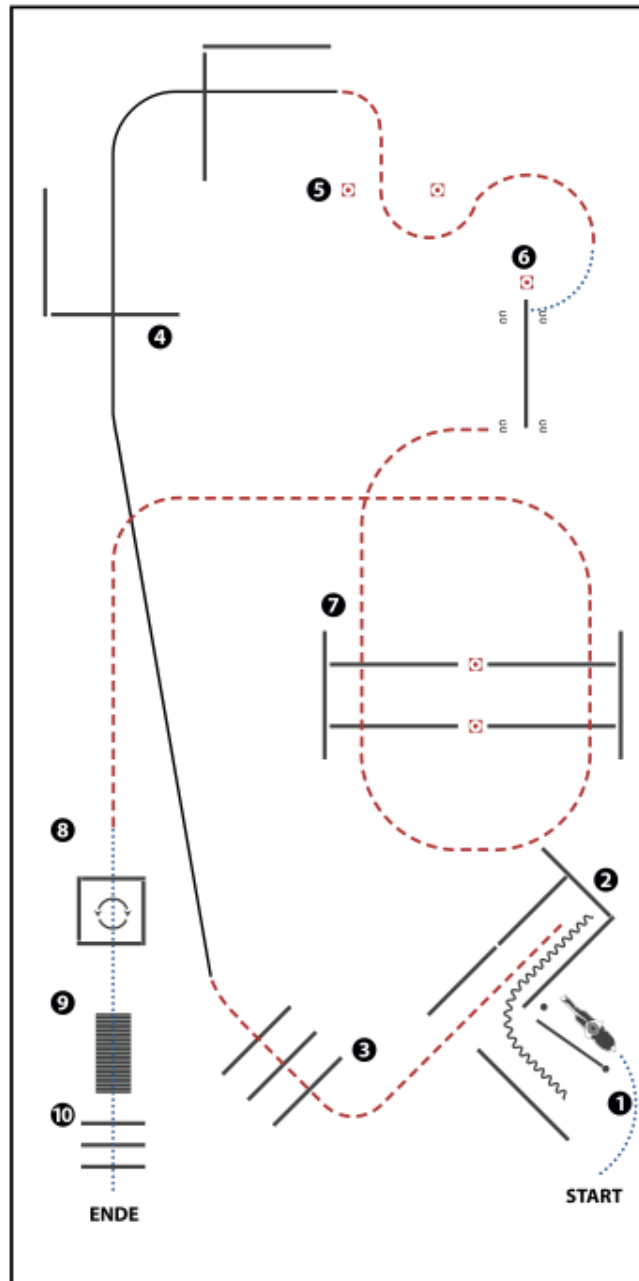

LK 3 A Trail
Greenhorse Trail

(Erhöhungen optional)

1) WALK, GATE
2) BACK UP, JOG OUT
3) JOG OVER
4) LOPE OVER (RL)
5) JOG THRU MARKER
6) WALK, SIDEPASS LEFT
7) JOG OVER
8) WALK INTO BOX, 360° TURN EITHER WAY (LEFT OR RIGHT), WALK OUT
9) BRIDGE
10) WALK OVER