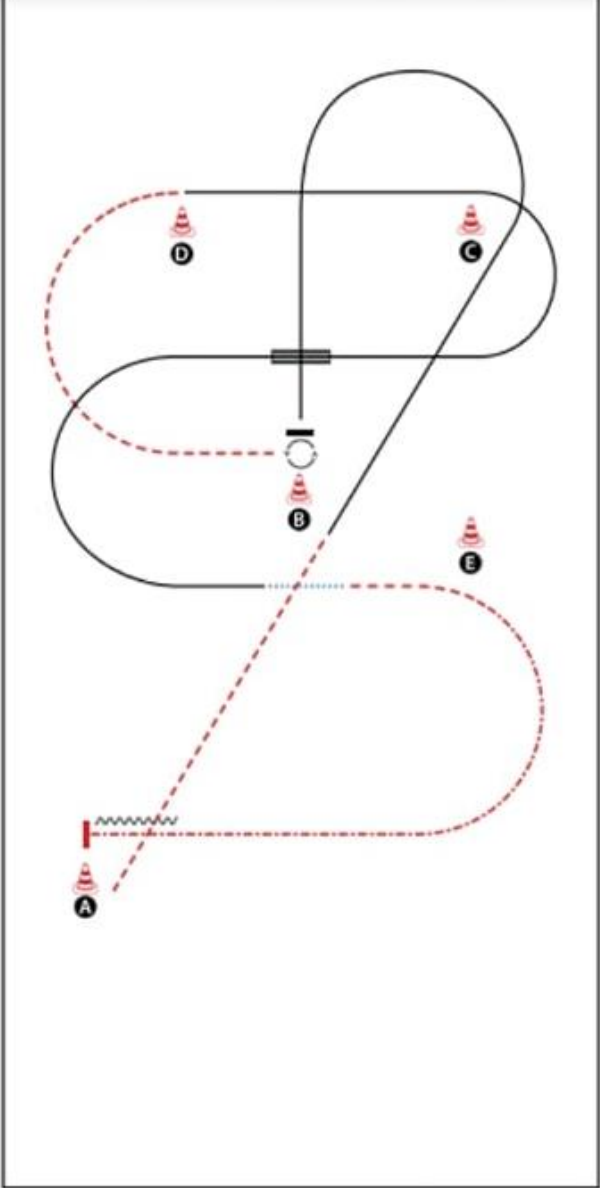

LK 3 A WHS
LK 3 B WHS

1. **BE READY AT A**
1) JOG
  2) LOPE (LL)
  3) STOP, TURN 270° LEFT
  4) JOG
  5) LOPE (RL)
  6) CHANGE LEADS (SIMPLE OR FLYING)
  7) LOPE (LL), WALK
  8) JOG
  9) EXTENDED JOG
  10) STOP, BACK UP (AT LEAST ONE HORSE LENGTH)
    WALK OUT

WALK (SCHRETT)	.....
EXTENDED WALK	.....
JOG/TROT (TRAB)	.....
EXTENDED TROT	.....
LOPE (GALOPP)	.....
EXTENDED LOPE	.....
BACK UP (RÜCKWÄRTS)	WVVVVVV
LEAD CHANGE (GALOPFWISSEL)	=====
TURN (DREHUNG)	○