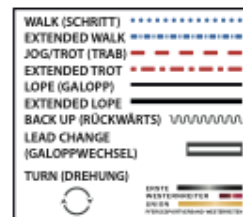

(Erhöhungen optional)

1) GATE LH
2) BACK UP, JOG OUT
3) JOG OVER
4) LOPE OVER (RL)
5) JOG OVER
6) JOG OVER
7) JOG OVER
8) WALK INTO BOX, 360° TURN EITHER WAY (LEFT OR RIGHT), WALK OUT
9) BRIDGE
10) WALK OVER