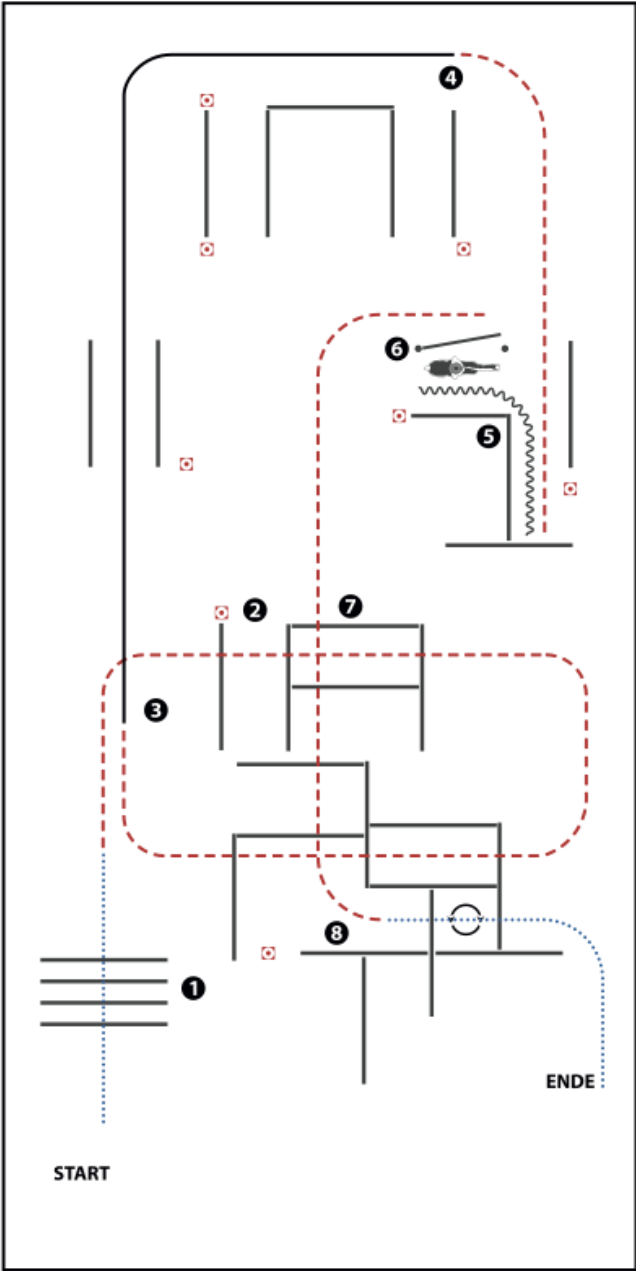

SAVE THE DATE

AMERICANA®

3.-7. September 2025
MESSE FRIEDRICHSHAFEN

GREAT HORSES ★ GREAT RIDERS ★ GREAT FUN

www.americana.de

Showmanship at Halter
LK 4/5 A/B #3

Aufstellung bei A

1. Walk serpentine.
2. Trot serpentine.
3. Stop, turn 90° right.
4. Trot.
5. Walk straight line, stop.
6. Set up for inspection.
7. Back straight line.
8. Turn 90° right.

Walk and leave the arena.

	Back
	Lepe
	Jog
	Ext. Jog
	Walk

© Constance Waber, 2019

Showmanship at Halter

LK 1-3 B & LK 3 A

Aufstellung bei A

1. Walk.
2. Trot, stop.
3. Turn 45° right.
4. Walk.
5. Stop, back straight line.
6. Trot, stop.
7. Set up for inspection.

LK 1/2A & LK 1-3 B

- (1) Walk over
- (2) Jog over
- (3) Lope over (Rechtsgalopp), Lop in, Stop
- (4) Back up
- (5) Tor
- (6) Jog over
- (7) Loge over (Linksgalopp)
- (8) Jog over

LK 3 A

- (1) Jog over
- (2) Lope over (Rechtsgalopp), Lope in, Stop
- (3) Back up
- (4) Tor
- (5) Jog over
- (6) Stop oder Übergang zum Walk, Walk in, 360° Turn
(rechts o links), Walk out
- (7) Lope over (Linksgalopp)
- (8) Walk over

LK 4/5 A/B

- 1) WALK OVER
- 2) JOG OVER
- 3) LOPE (RL)
- 4) JOG, JOG IN, STOP
- 5) BACK UP
- 6) GATE
- 7) JOG OVER
- 8) STOP OR BREAK TO WALK, WALK INTO BOX, 360° TURN EITHER WAY (LEFT OR RIGHT), WALK OUT