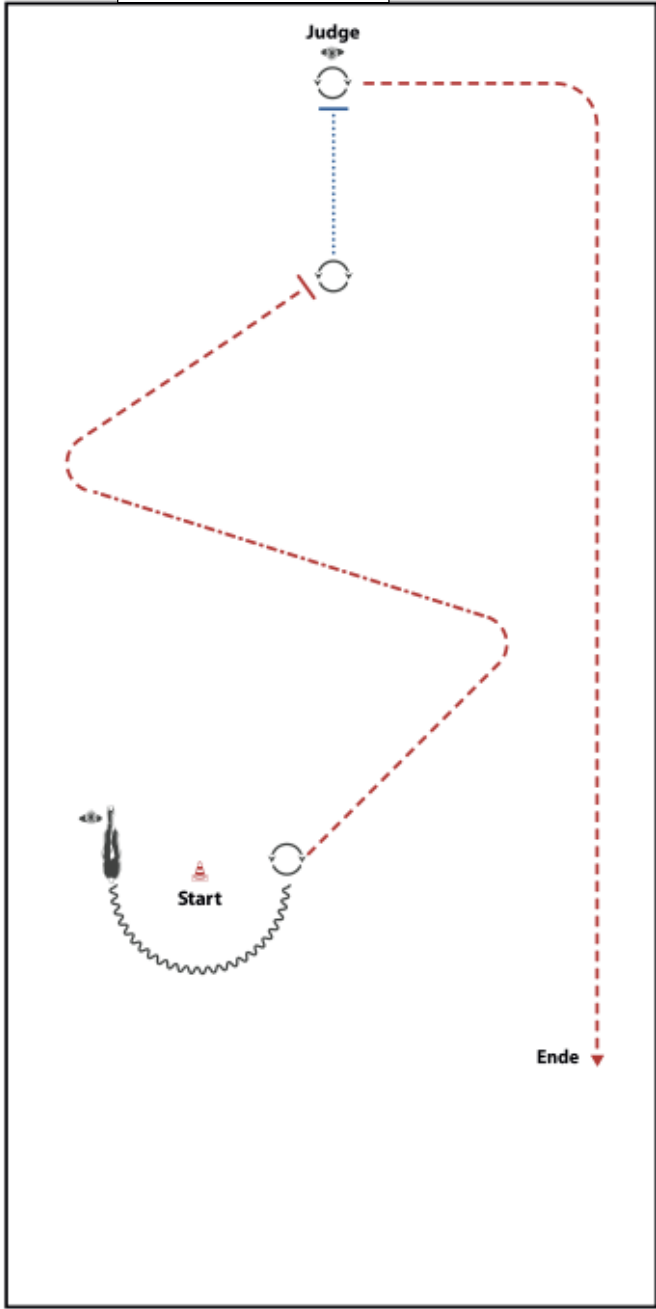

SAVE THE DATE

AMERICANA®

3.-7. September 2025
MESSE FRIEDRICHSHAFEN

GREAT HORSES ★ GREAT RIDERS ★ GREAT FUN

www.americana.de

Showmanship at Halter
LK 4/5 A/B #3

Aufstellung bei A

1. Walk serpentine.
2. Trot serpentine.
3. Stop, turn 90° right.
4. Trot.
5. Walk straight line, stop.
6. Set up for inspection.
7. Back straight line.
8. Turn 90° right.

Walk and leave the arena.

	Back
	Lepe
	Jog
	Ext. Jog
	Walk

© Constance Waber, 2019

Showmanship at Halter

LK 1-3 B & LK 3 A

Aufstellung bei A

1. Walk.
2. Trot, stop.
3. Turn 45° right.
4. Walk.
5. Stop, back straight line.
6. Trot, stop.
7. Set up for inspection.

Walk and leave the arena.

	Back
	Lope
	Jog
	Ext. Jog
	Walk

© Constance Waber, 2019

SSH LK 1/2A

BE READY WITH THE HORSES HIP ALIGNED WITH THE MARKER

- 1) BACK UP
- 2) TURN 225°
- 3) TROT
- 4) EXTENDED TROT, TROT, STOP
- 5) TURN 315°
- 6) WALK, STOP
- 7) SET UP
- 8) INSPECTION
- 9) TURN 90°, TROT
TROT OUT