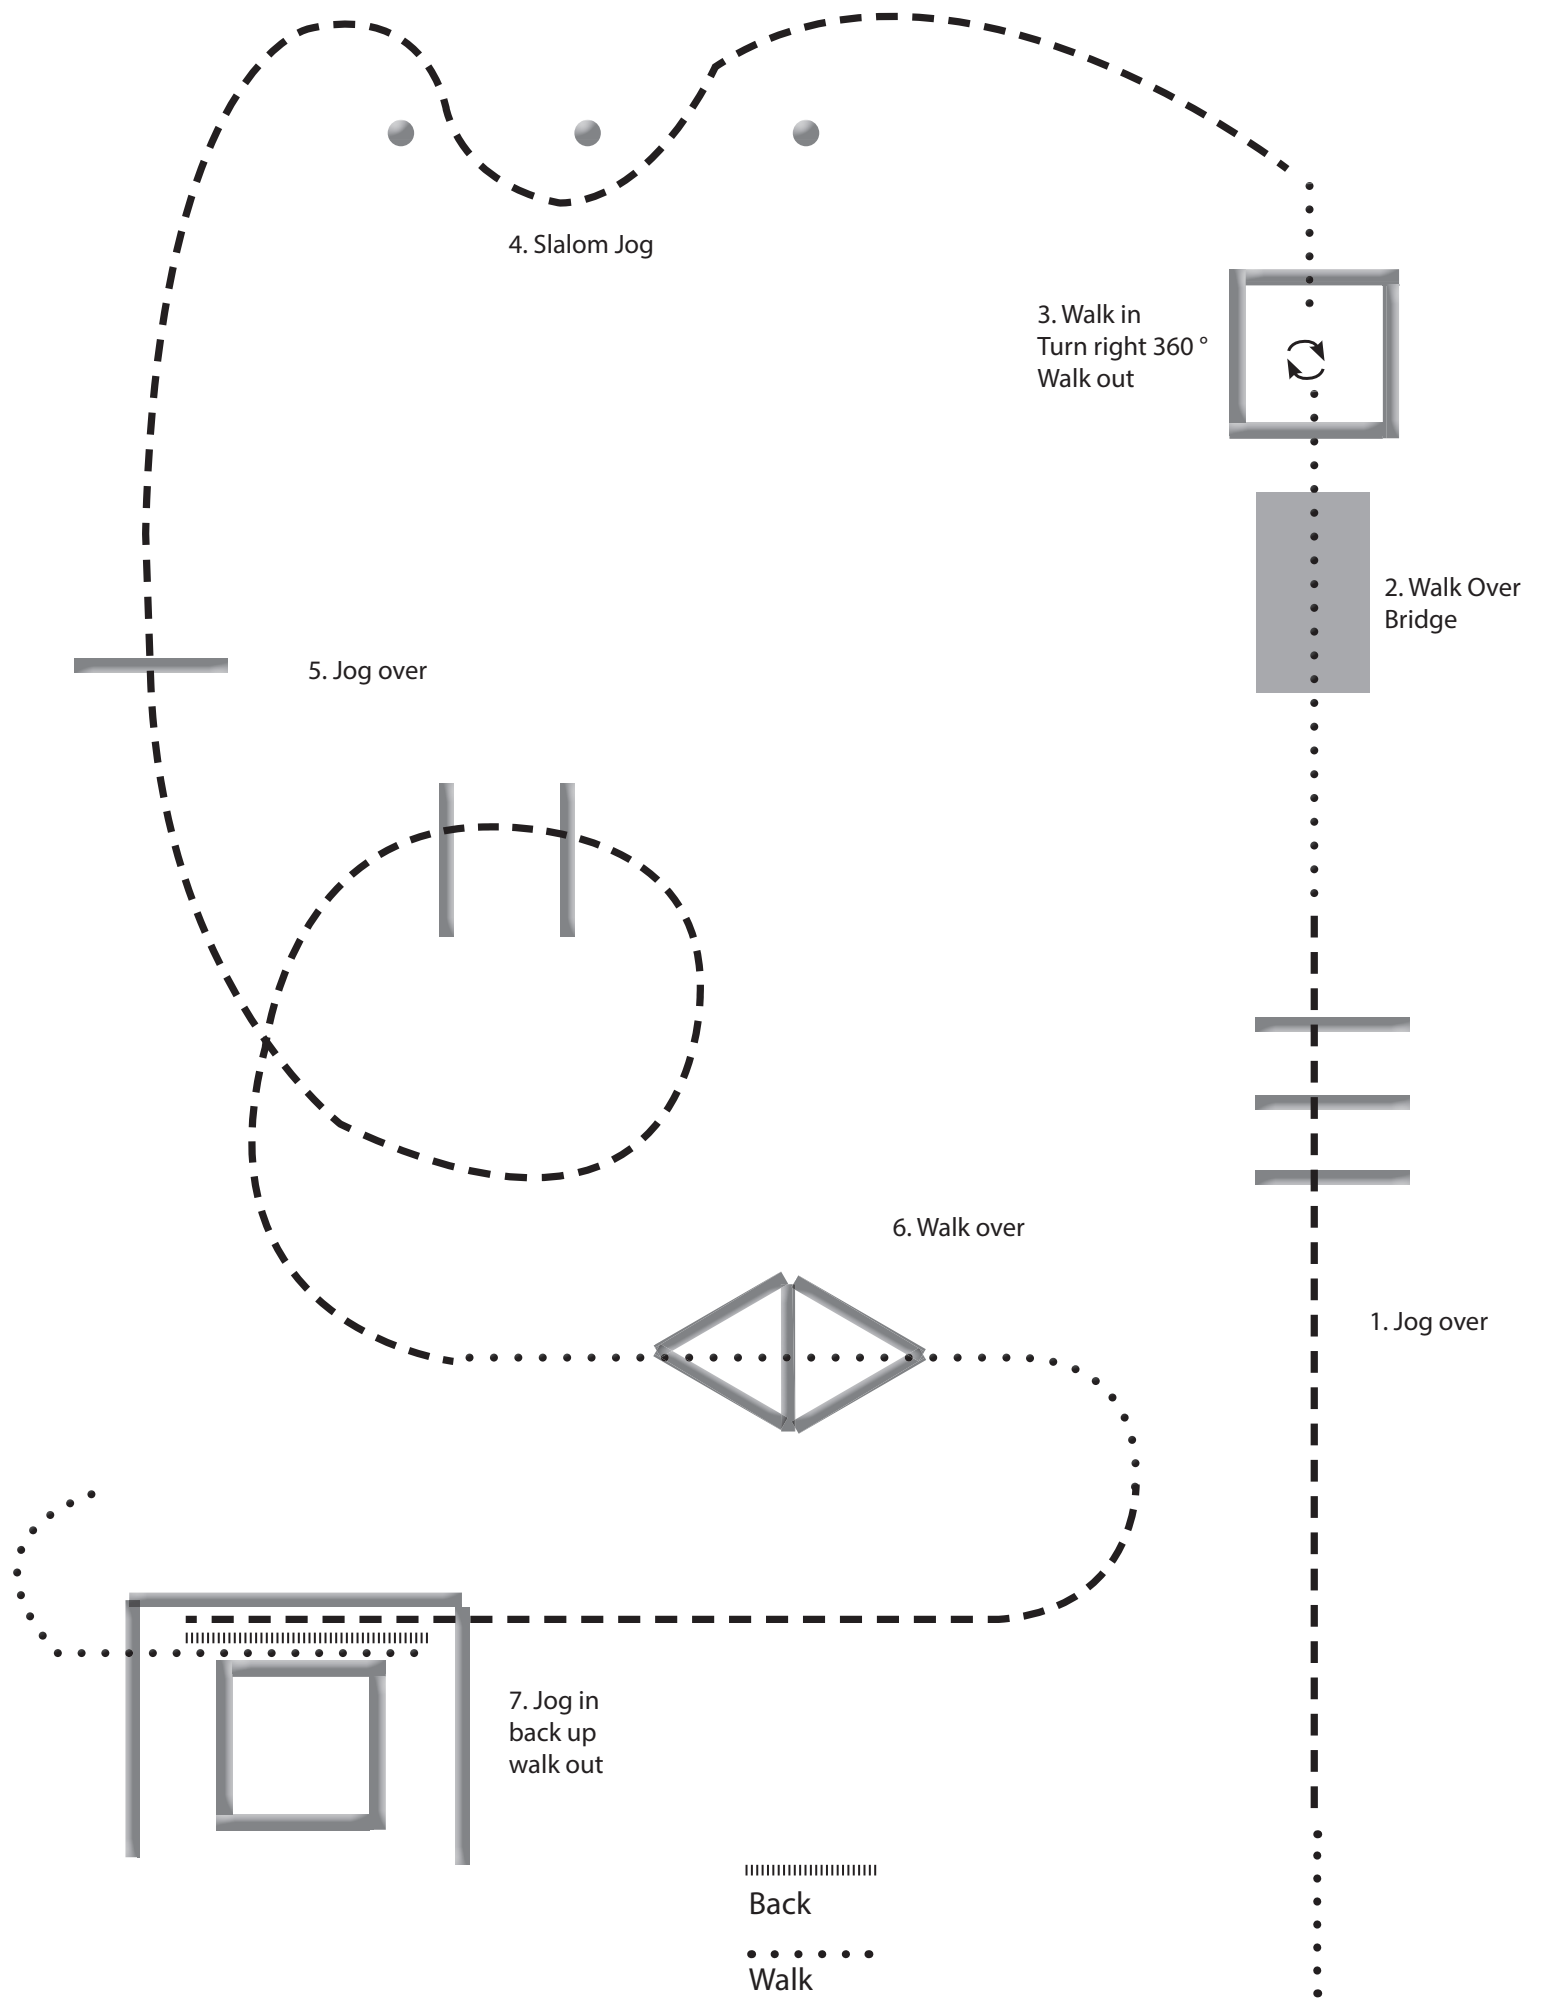

4. Slalom Jog

3. Walk in
Turn right 360°
Walk out

2. Walk Over
Bridge

5. Jog over

6. Walk over

1. Jog over

7. Jog in
back up
walk out

- ||||| Back
- ..... Walk
- - - Jog
- _____ Lope

Walk Trot Trail