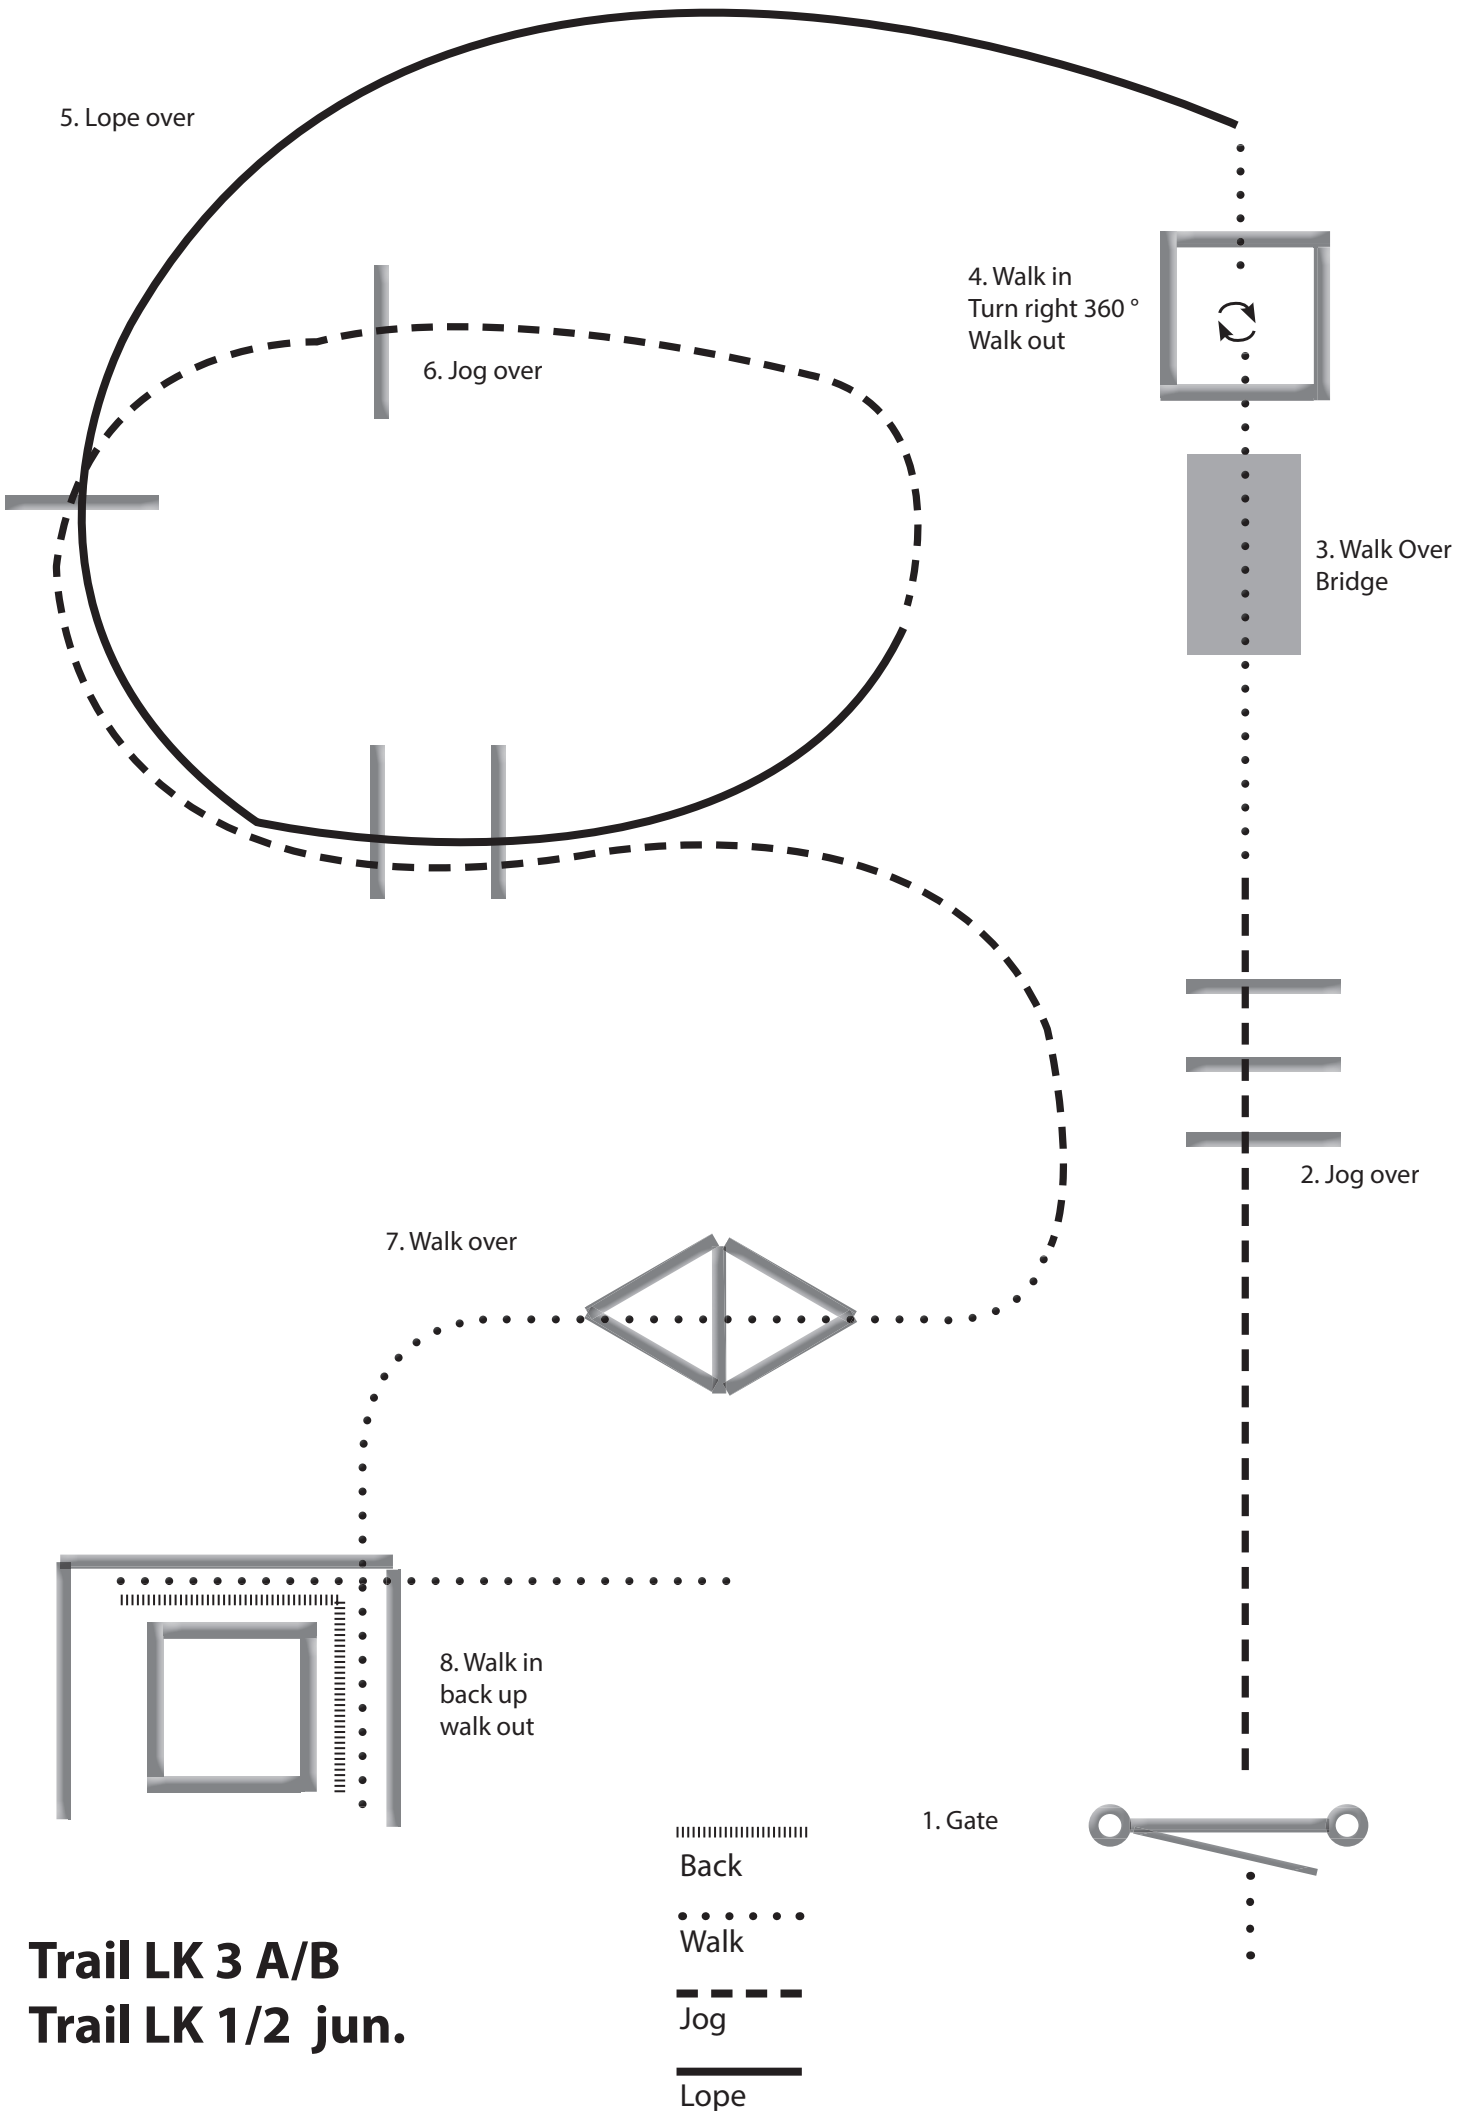

## Trail LK 1/2 A/B

03/2015

	Back
	Lope
	Jog
	Walk

# Trail LK 1/2 A/B - Q

03/2015

	Back
	Lope
	Jog
	Walk

**Trail LK 3 A/B**  
**Trail LK 1/2 jun.**

4. Walk in  
Turn right 360°  
Walk out

3. Walk Over  
Bridge

2. Jog over

7. Walk over