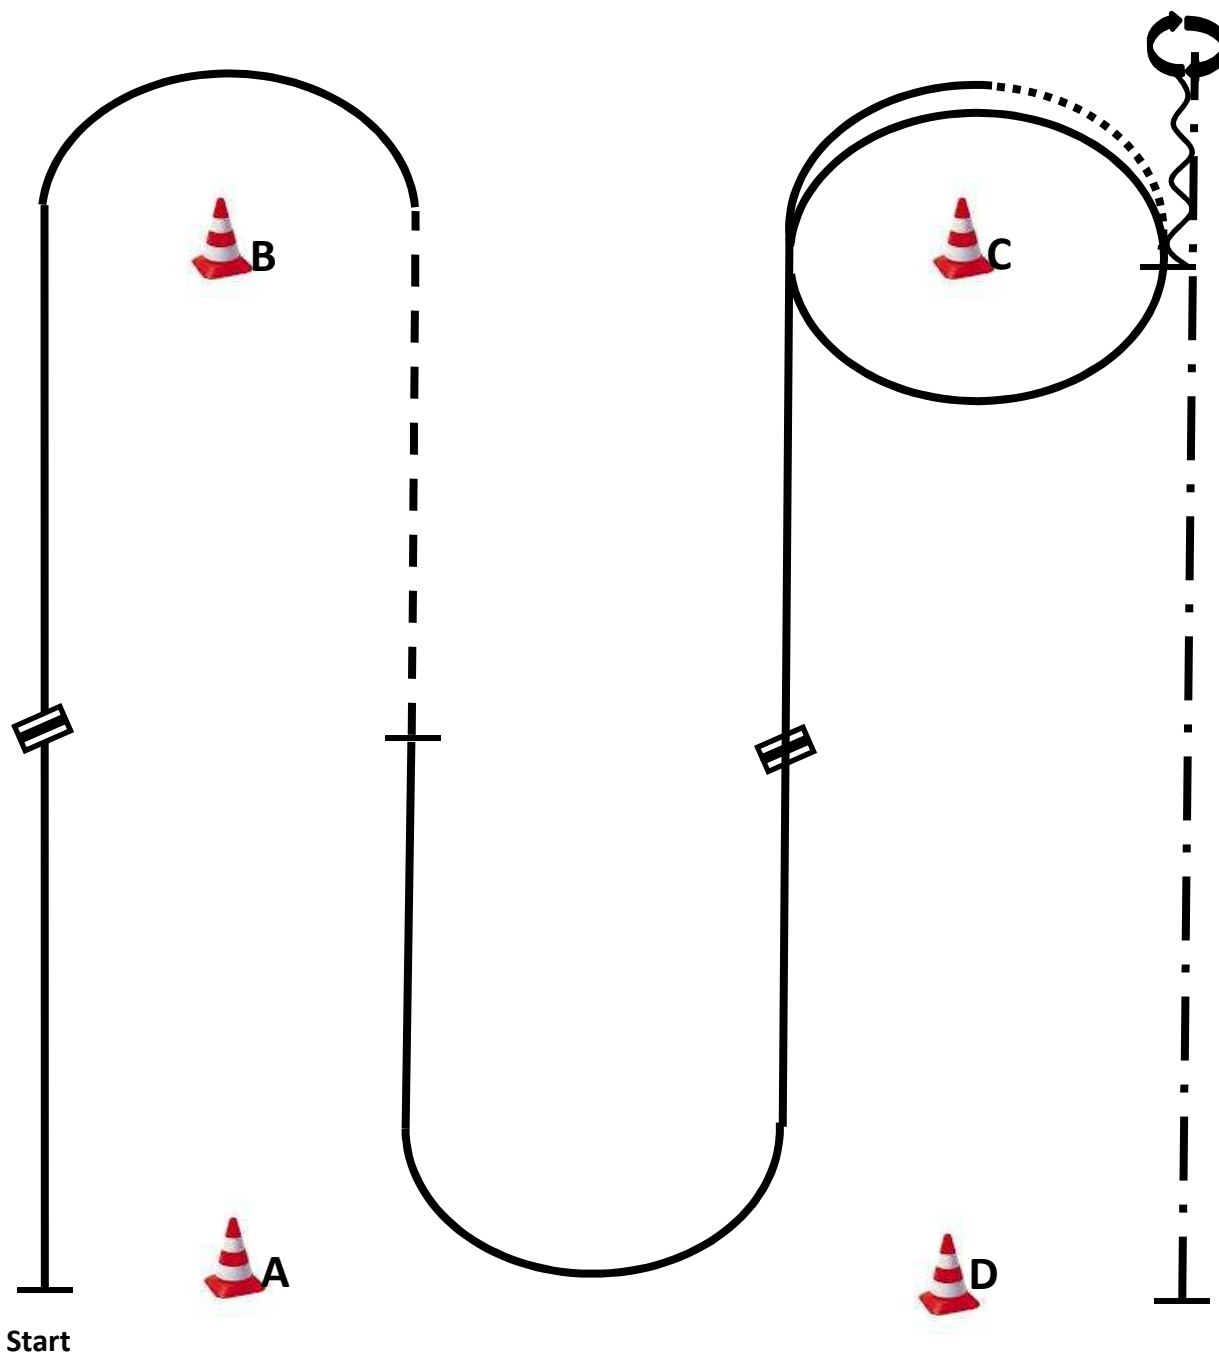

LK 1/2 A-Q WHS

WARM UP AREA

1. Be ready at A, lope right lead, lead change, lope left lead.
2. Jog, stop.
3. Lope left lead, lead change, lope right lead
4. Lope right lead around C.

5. Walk, stop.
6. Back one horse length.
7. 360° turn (opt. r/l).
8. Ext. Jog to D, stop.

Walk to warm up area.

	Back
	Lope
	ext. Lope
	Jog
	Ext. Jog
	Walk
	Lead change flying/simple