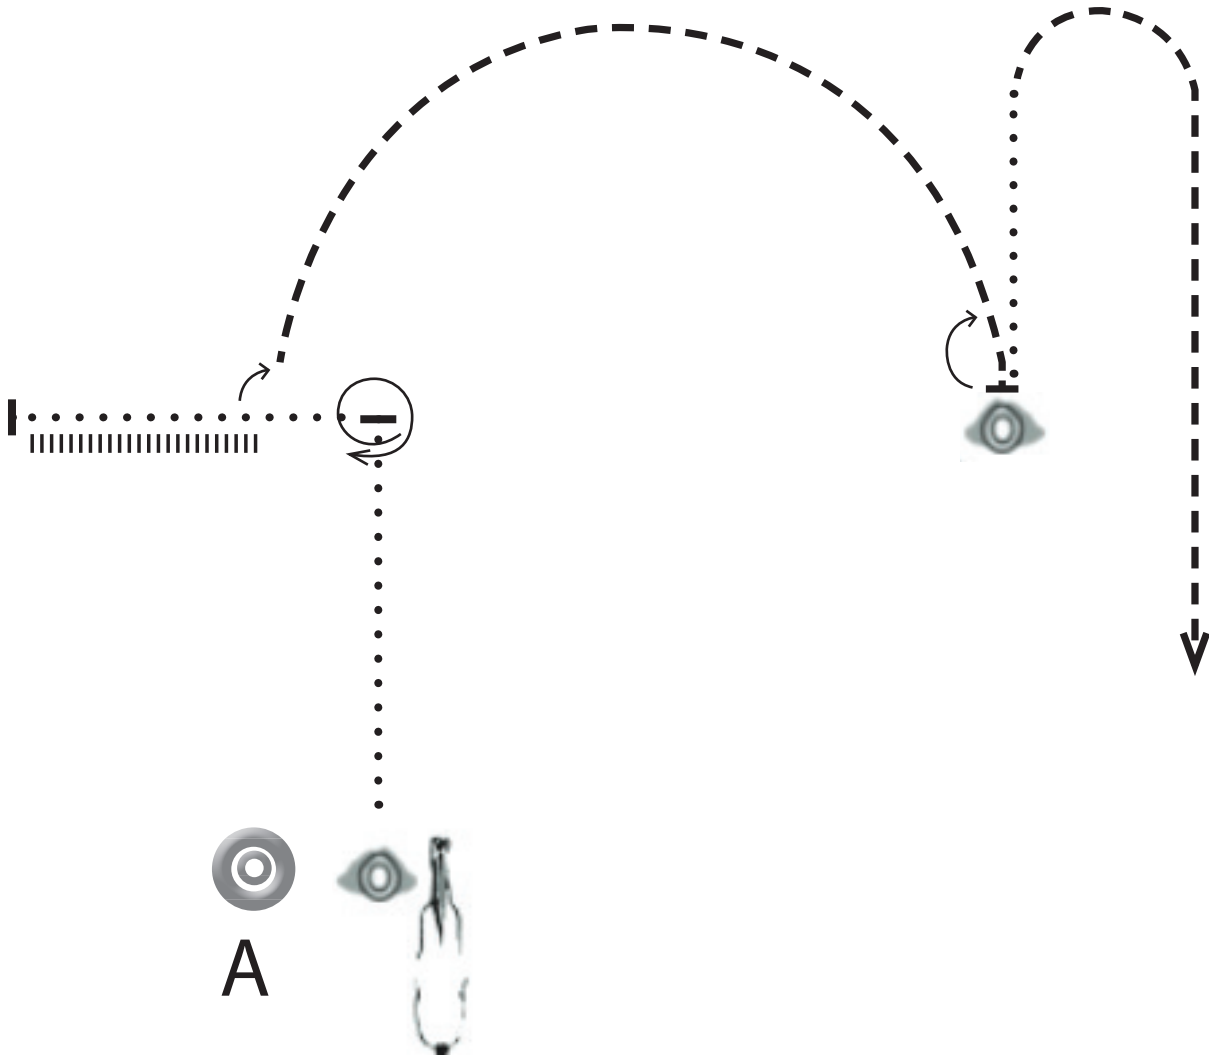

# LK 1/2 A-Q SSH + LK 1/2 B-Q SSH

Be ready at A

1. Trot, walk, trot
  2. 360° turn
  3. Trot
  4. Set up
  5. Back up, 270° turn,
- trot to the warmup area

Back

Walk

Jog

# LK 3 A/B SSH

Be ready at A

1. Walk, 270° turn, walk
2. Back up, 90° turn
3. Trot
4. Set up
5. 180° turn, walk,

trot to the warmup area