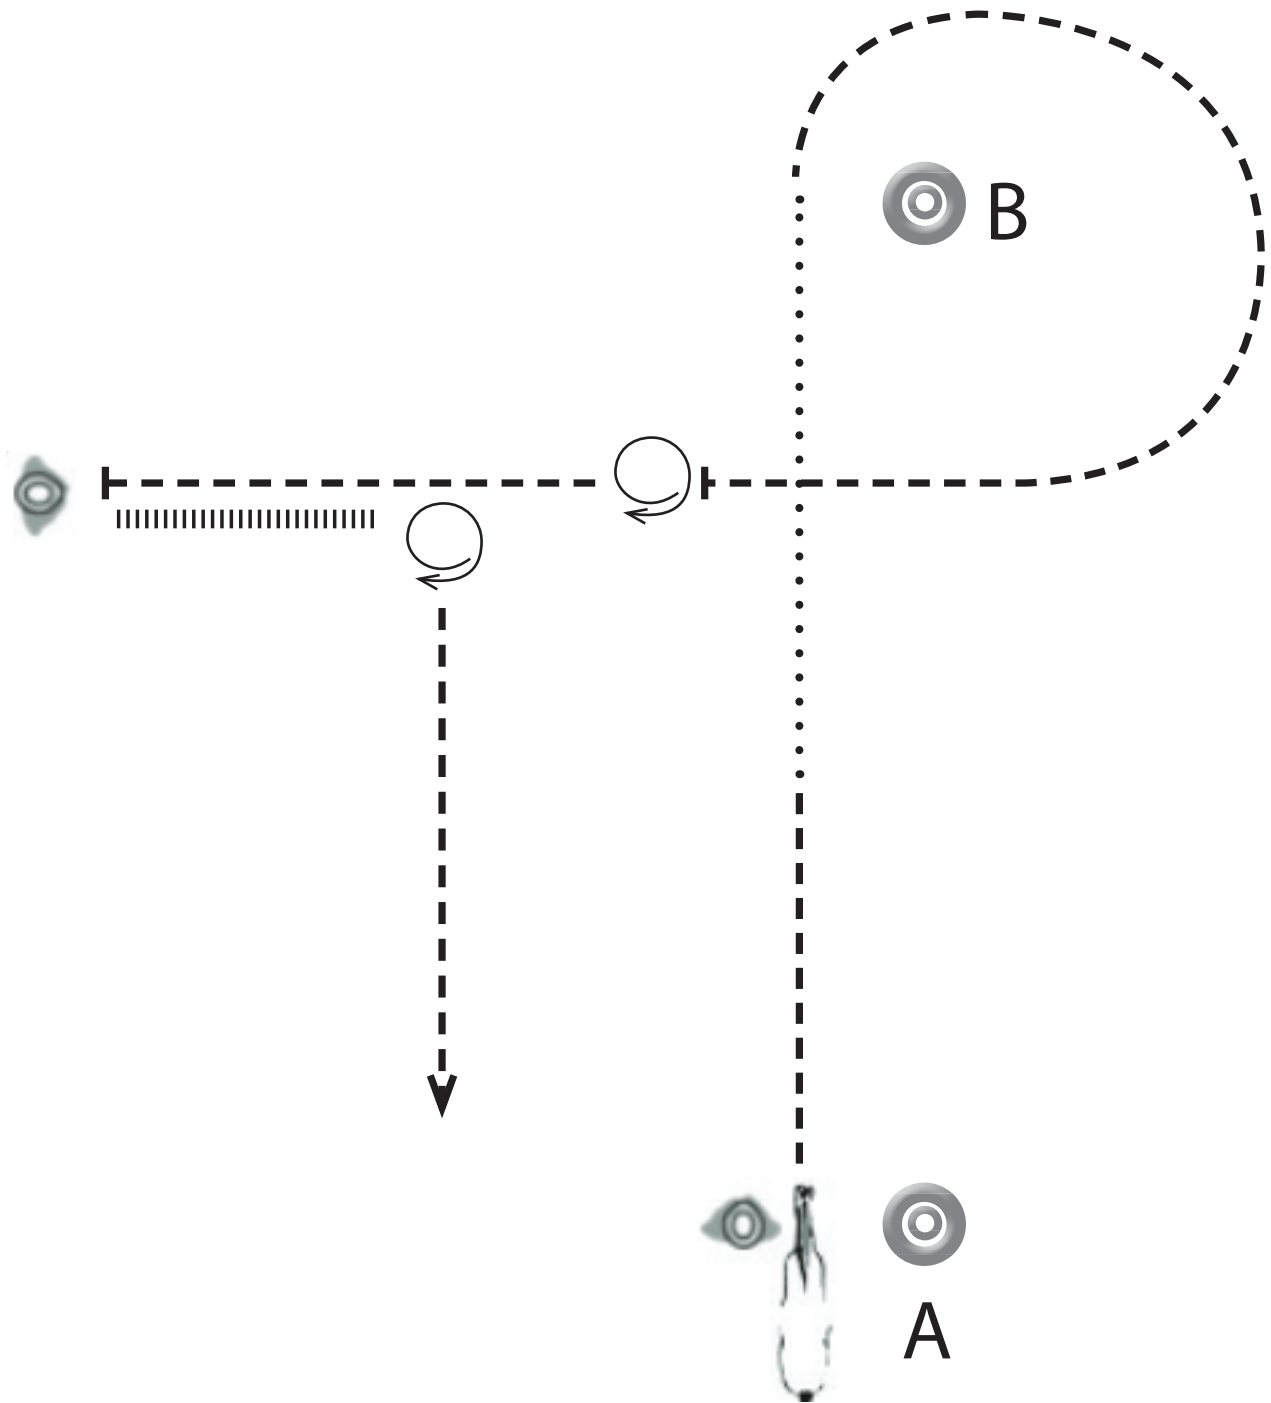

LK 1/2 A-Q SSH + LK 1/2 B-Q SSH

Be ready at A

1. Trot, walk, trot
  2. 360° turn
  3. Trot
  4. Set up
  5. Back up, 270° turn,
2. trot to the warmup area

Back

Walk

Jog