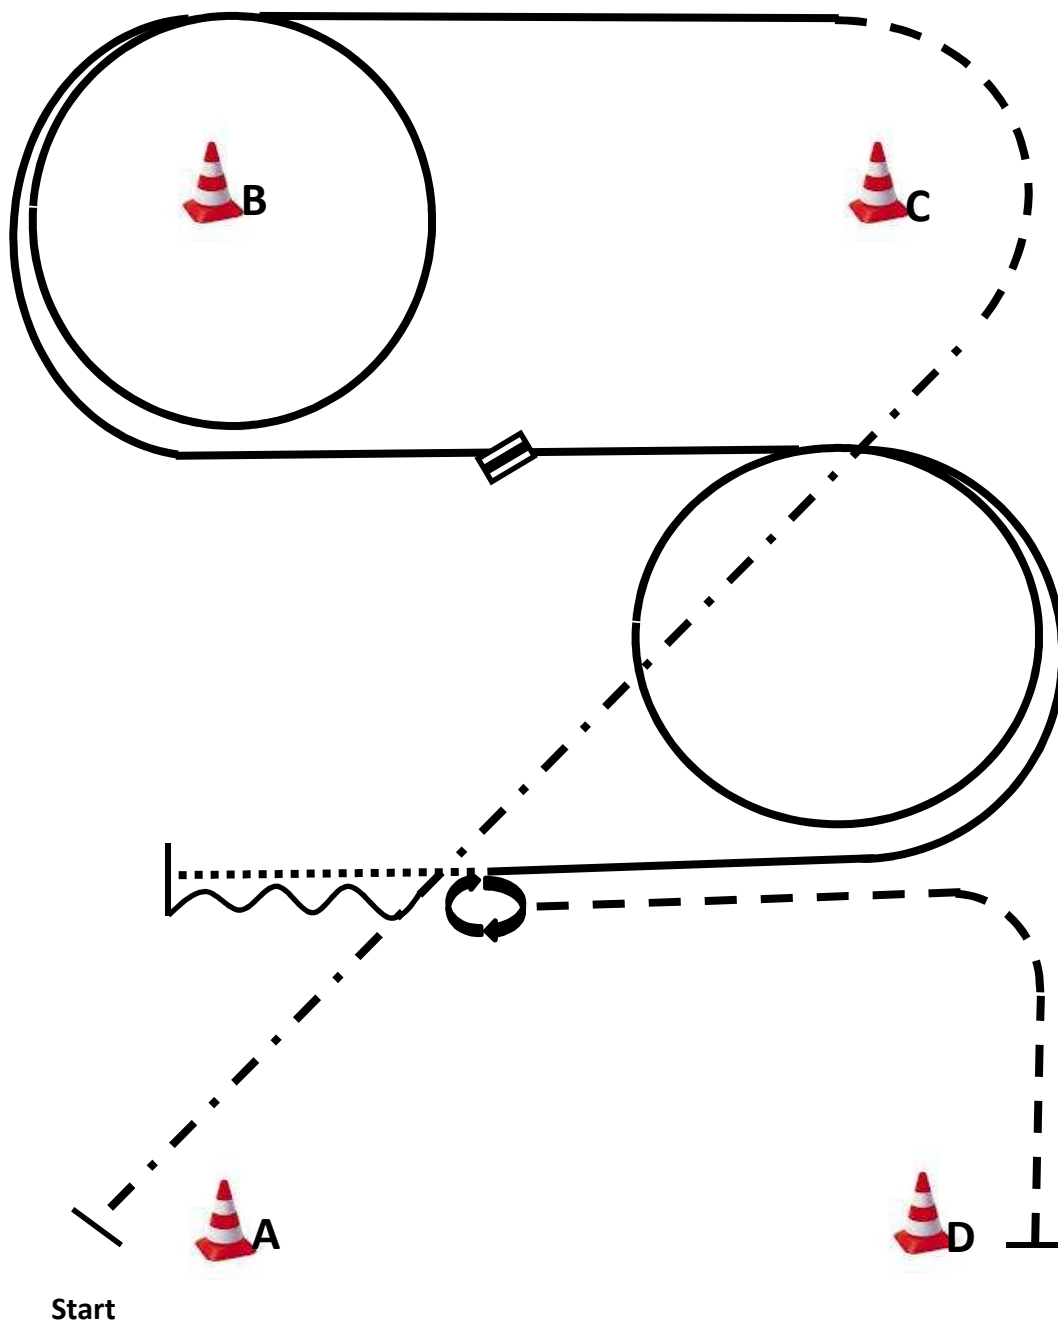

LK 1/2 B-Q WHS

Start

WARM UP AREA

1. Be ready at A, ext. Jog to C.
2. Jog around C.
3. Lope circle left lead around B.
4. Lead change, lope circle right lead.
5. Walk, stop.
6. Back one horse length, stop.

7. 7.540° turn (opt. r/l).
  8. Jog to D, stop.
2. Walk to warm up area.

	Back
	Lope
	ext. Lope
	Jog
	Ext. Jog
	Walk
	Lead change flying/simple