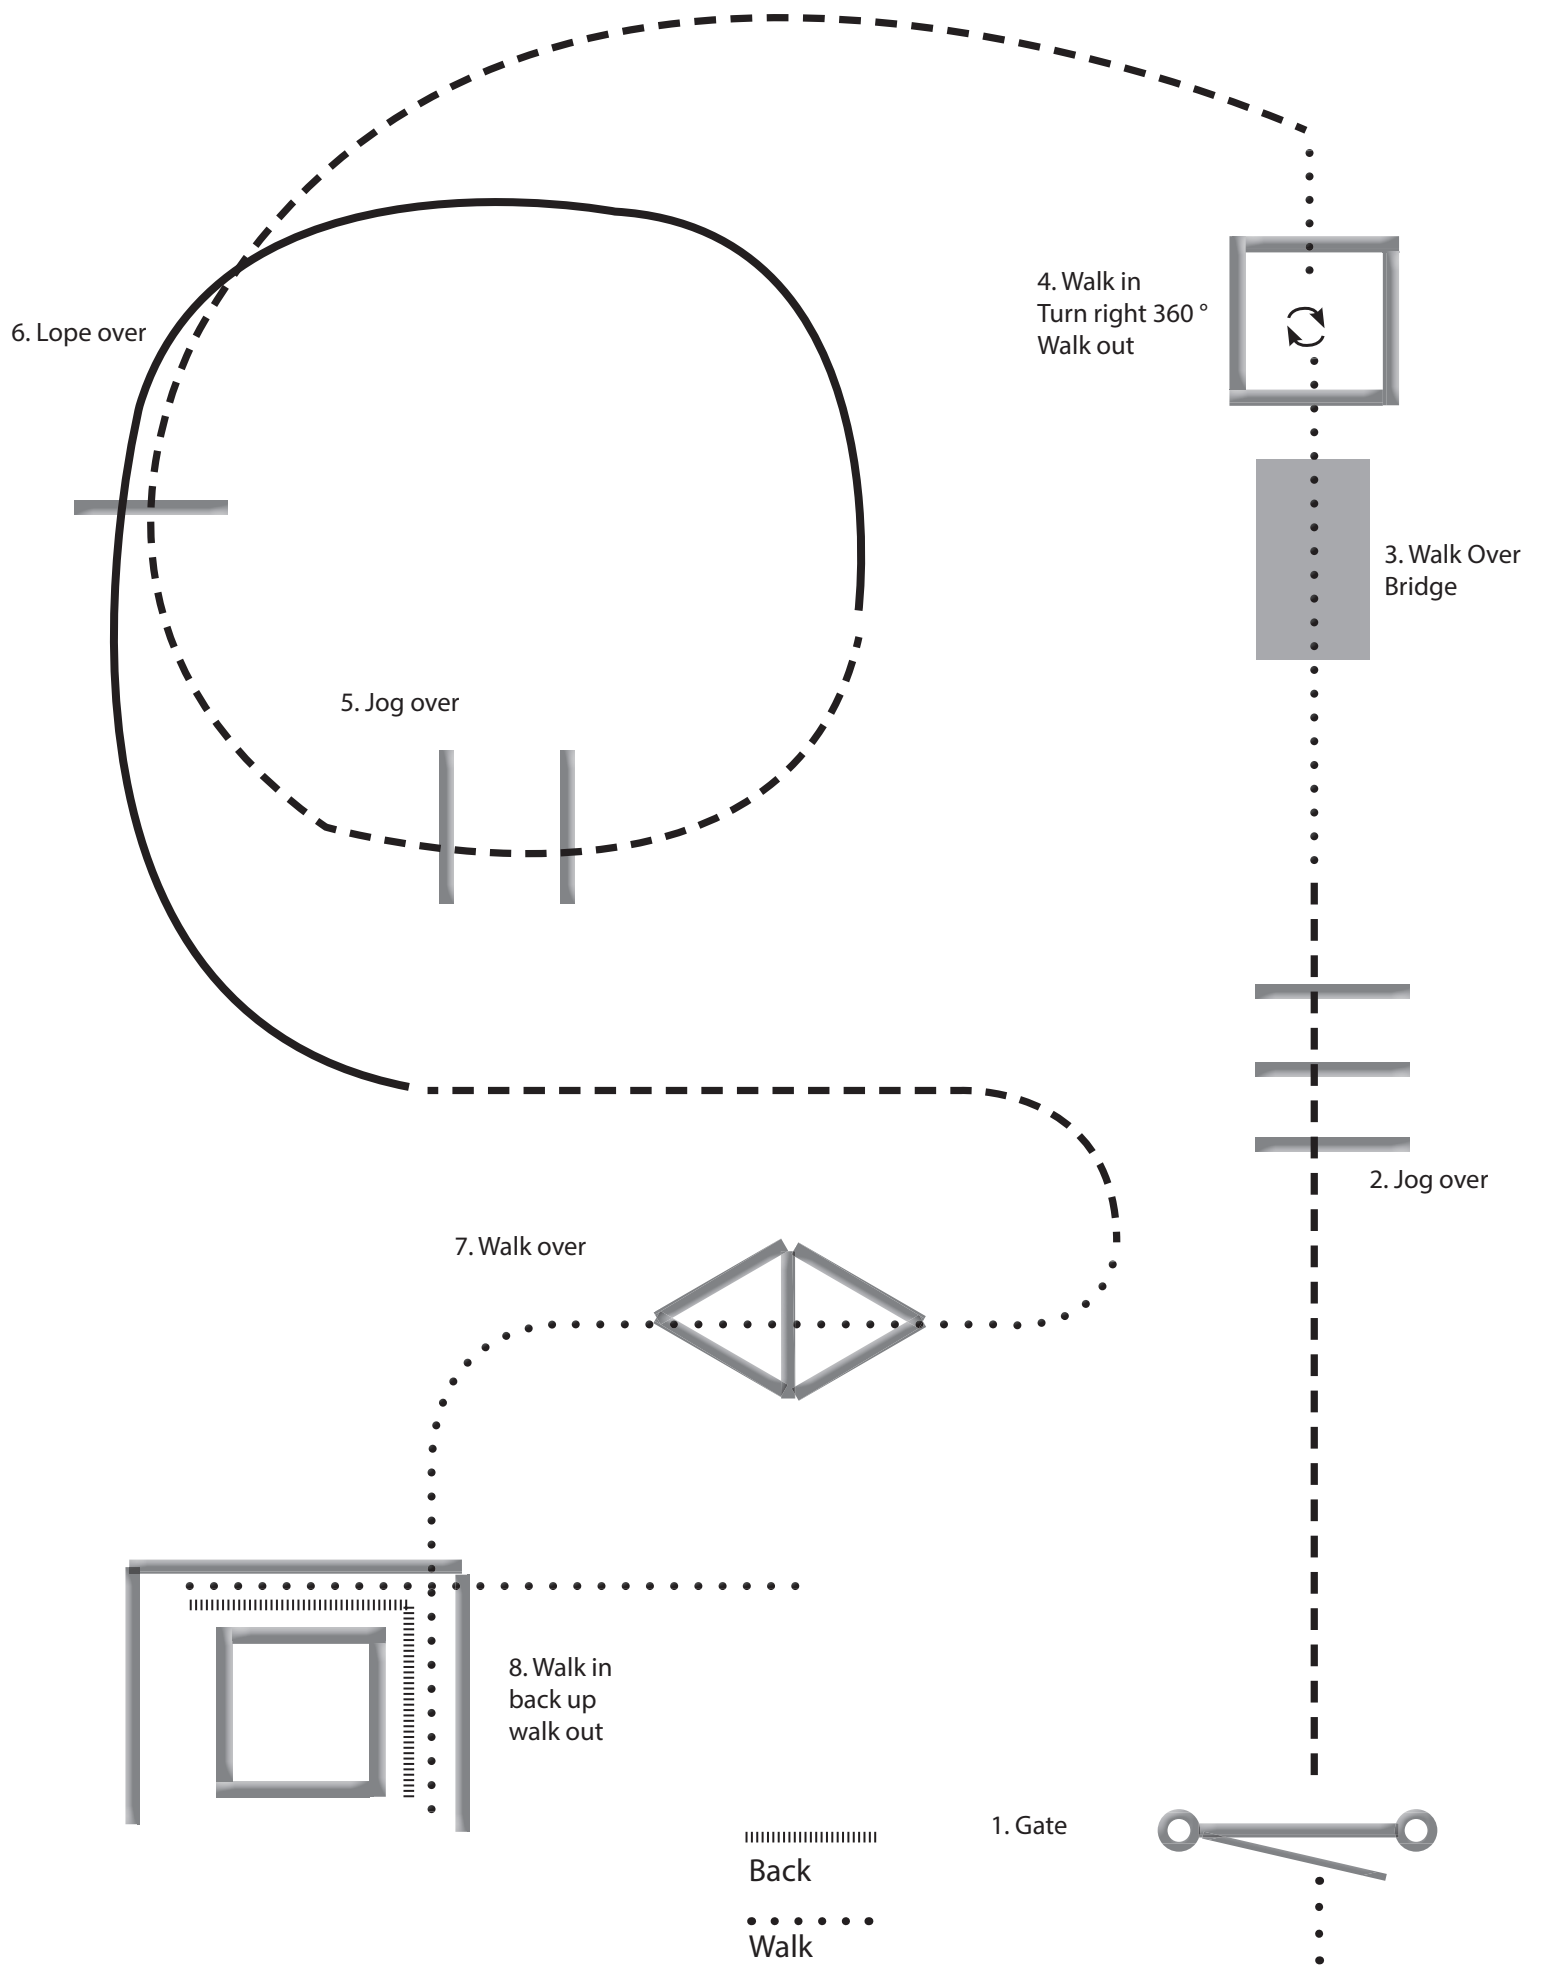

# Trail LK 1/2 A/B - Q

03/2015

	Back
	Lope
	Jog
	Walk

**Trail LK 3 A/B**  
**Trail LK 1/2 jun.**

4. Walk in  
Turn right 360°  
Walk out

3. Walk Over  
Bridge

2. Jog over

7. Walk over